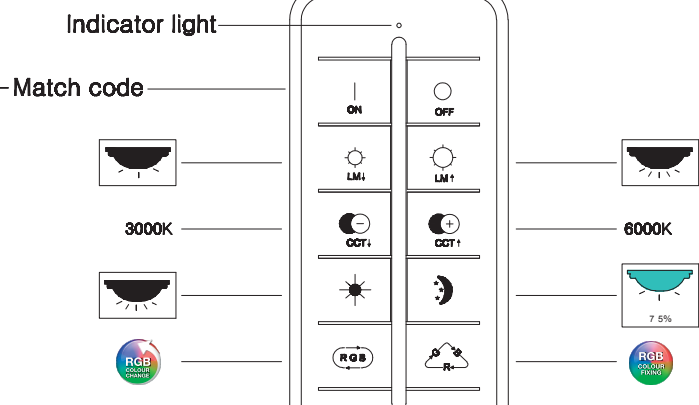

GLOBO

LIGHTING

www.globo-lighting.com

48395

- NIGHT LIGHT 7.5%
- RGB COLOUR CHANGE
- RGB COLOUR FIXING
- MANY STEPS
- MANY STEPS
- incl.
- MANY LIGHT STEPS
- 140-2400 LUMEN
- 3000K-6000K
- 6000 K 1600 US 3 LIGHT STEPS 3000 K
- COLOUR FIXING