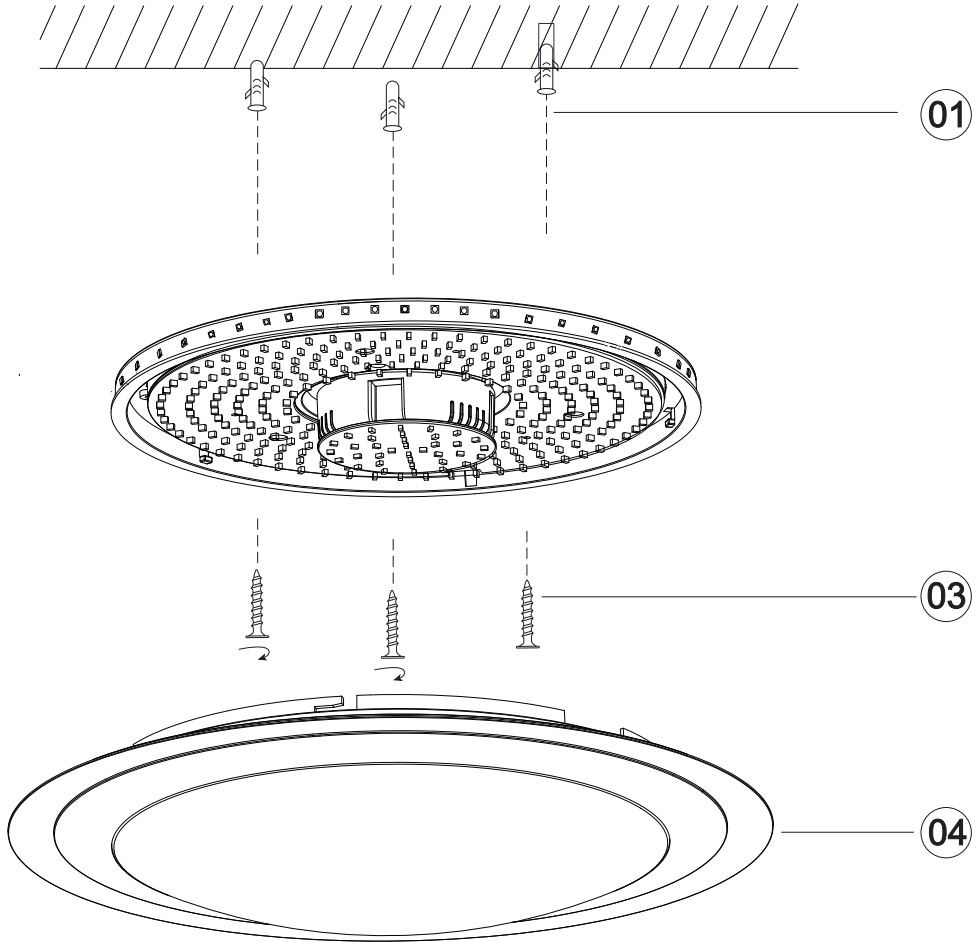

GLOBO

LIGHTING

www.globo-lighting.com

48395

- NIGHT LIGHT 7.5%
- RGB COLOUR CHANGE
- RGB COLOUR FIXING
- MANY STEPS
- MANY STEPS
- incl.
- MANY LIGHT STEPS
- 140-2400 LUMEN
- 3000K-6000K
- 6000 K 1600 US 3 LIGHT STEPS 3000 K
- COLOUR FIXING